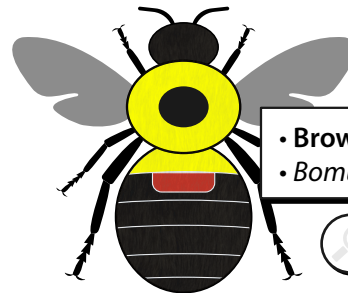

# Great Canadian BUMBLE BEE COUNT

CENSUS CARD FOR BUMBLE BEES OF EASTERN CANADA

SPOT A BEE SNAP A PHOTO SUBMIT

• Common eastern bumble bee  
• *Bombus impatiens*

• Tri-coloured bumble bee  
• *Bombus tenarius*

• Red-belted bumble bee  
• *Bombus rufocinctus*

• Two-spotted bumble bee  
• *Bombus bimaculatus*

• Northern amber bumble bee  
• *Bombus borealis*

• Half-black bumble bee  
• *Bombus vagans*

ENDANGERED

• Rusty-patched bumble bee  
• *Bombus affinis*