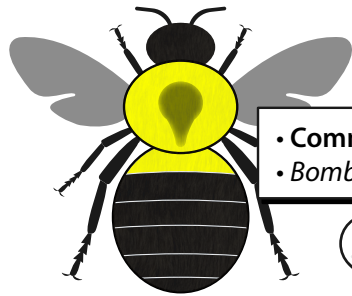

# Great Canadian BUMBLE BEE COUNT

CENSUS CARD FOR BUMBLE BEES OF EASTERN CANADA

SPOT A BEE SNAP A PHOTO SUBMIT

• Common eastern bumble bee  
• *Bombus impatiens*

• Tri-coloured bumble bee  
• *Bombus tenarius*

• Red-belted bumble bee  
• *Bombus rufocinctus*

• Two-spotted bumble bee  
• *Bombus bimaculatus*

• Northern amber bumble bee  
• *Bombus borealis*

• Half-black bumble bee  
• *Bombus vagans*

ENDANGERED

• Rusty-patched bumble bee  
• *Bombus affinis*