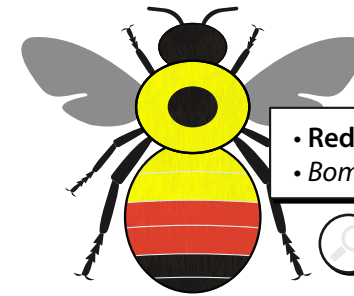

# Great Canadian BUMBLE BEE COUNT

CENSUS CARD FOR BUMBLE BEES OF EASTERN CANADA

SPOT A BEE SNAP A PHOTO SUBMIT

• Common eastern bumble bee  
• *Bombus impatiens*

• Tri-coloured bumble bee  
• *Bombus tenarius*

• Red-belted bumble bee  
• *Bombus rufocinctus*

• Two-spotted bumble bee  
• *Bombus bimaculatus*

• Northern amber bumble bee  
• *Bombus borealis*

• Half-black bumble bee  
• *Bombus vagans*

ENDANGERED

• Rusty-patched bumble bee  
• *Bombus affinis*